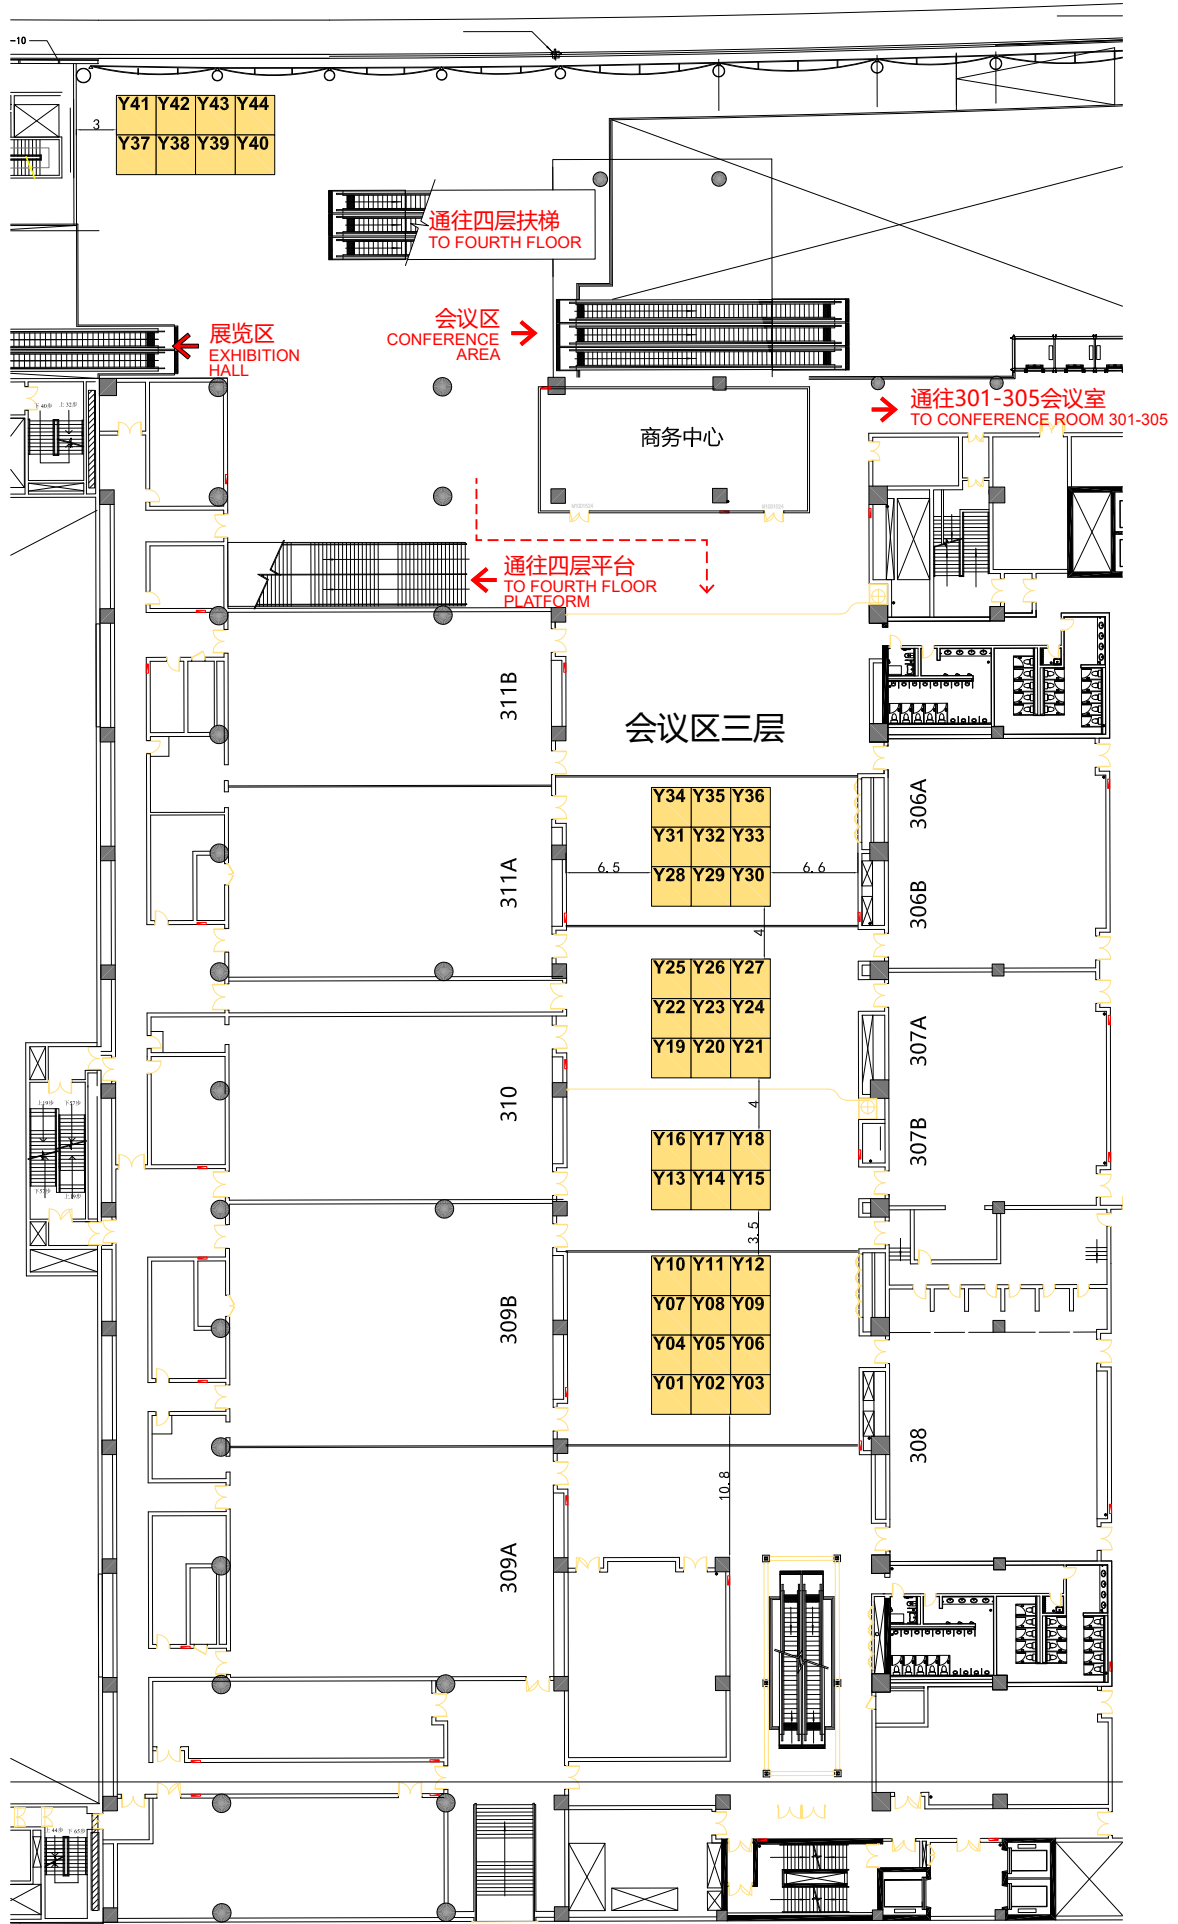

展位图可能调整, 请以网站最新公布的版本为准。

This floorplan is subject to changes. Please refer to our official website [www.sinodent.com.cn](http://www.sinodent.com.cn) for the latest updated version.

- 标准展位/净地展位: 人民币 21600元 / 9平米 (双面开口: 人民币 23760元 / 9平米)  
 Raw space / Standard booth : 21,600RMB / 9sqm ( Corner booth 23,760RMB / 9sqm )
- 标准展位/净地展位: 人民币 28800元 / 12平米 (双面开口: 人民币 31680元 / 12平米)  
 Raw space / Standard booth : 28,800RMB / 12sqm ( Corner booth 31,680RMB / 12sqm )
- 此处柱子有消防栓, 包柱请留开口  
 Fire hydrant in the pillar, please leave an opening when covering pillar

- 柱子 (1.1m x 0.7m)  
 Pillar
- 柱子 (1.2m x 1.2m)  
 Pillar

展位图可能调整, 请以网站最新公布的版本为准。

This floorplan is subject to changes. Please refer to our official website [www.sinodent.com.cn](http://www.sinodent.com.cn) for the latest updated version.

净地展位: 人民币 32000元 / 9平米 (双面开口: 人民币 35200元 / 9平米)  
 Raw space : RMB 32,000 / 9sqm ( RMB 35,200 / 9sqm for corner booth )

展位图可能调整, 请以网站最新公布的版本为准。

This floorplan is subject to changes.  
 Please refer to our official website [www.sinodent.com.cn](http://www.sinodent.com.cn) for the latest updated version.